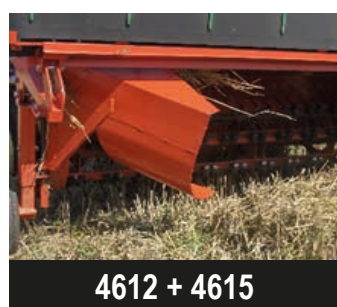

Accessories / Additional equipment

Part no.	Text	Model	Price
4236	Tine safety	SV-2500 / SE	€ 137
4612	Short swath guards – 85 cm	SV-2500SE	€ 688
4615	Long swath guards - 125 cm	SV-2500SE	€ 750
4613	Plastic swath guard with fitting	SV-250-09SE	€ 525
4614	Hose set f/free return	SV-2500SE	€ 163

Crimper Intenso – Incl. PTO-shaft

Model	Working - / Transport width	Mounting	Wheels	Weight	Price
I-180PRO	180 cm / 235 cm	3-point	2 pcs.	484 kg	€ 8.430

Accessories / Additional equipment

4702	Hydraulic shock absorber				€ 720