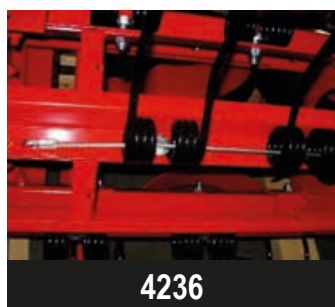

Accessories / Additional equipment

Part no.	Text	Model	Price
4236	Tine safety	SV-2500 / SE	€ 137
4612	Short swath guards – 85 cm	SV-2500SE	€ 688
4615	Long swath guards - 125 cm	SV-2500SE	€ 750
4613	Plastic swath guard with fitting	SV-250-09SE	€ 525
4614	Hose set f/free return	SV-2500SE	€ 163

Crimper Intenso – Incl. PTO-shaft

Model	Working - / Transport width	Mounting	Wheels	Weight	Price
I-180PRO	180 cm / 235 cm	3-point	2 pcs.	484 kg	€ 8.430

Accessories / Additional equipment

4702	Hydraulic shock absorber				€ 720